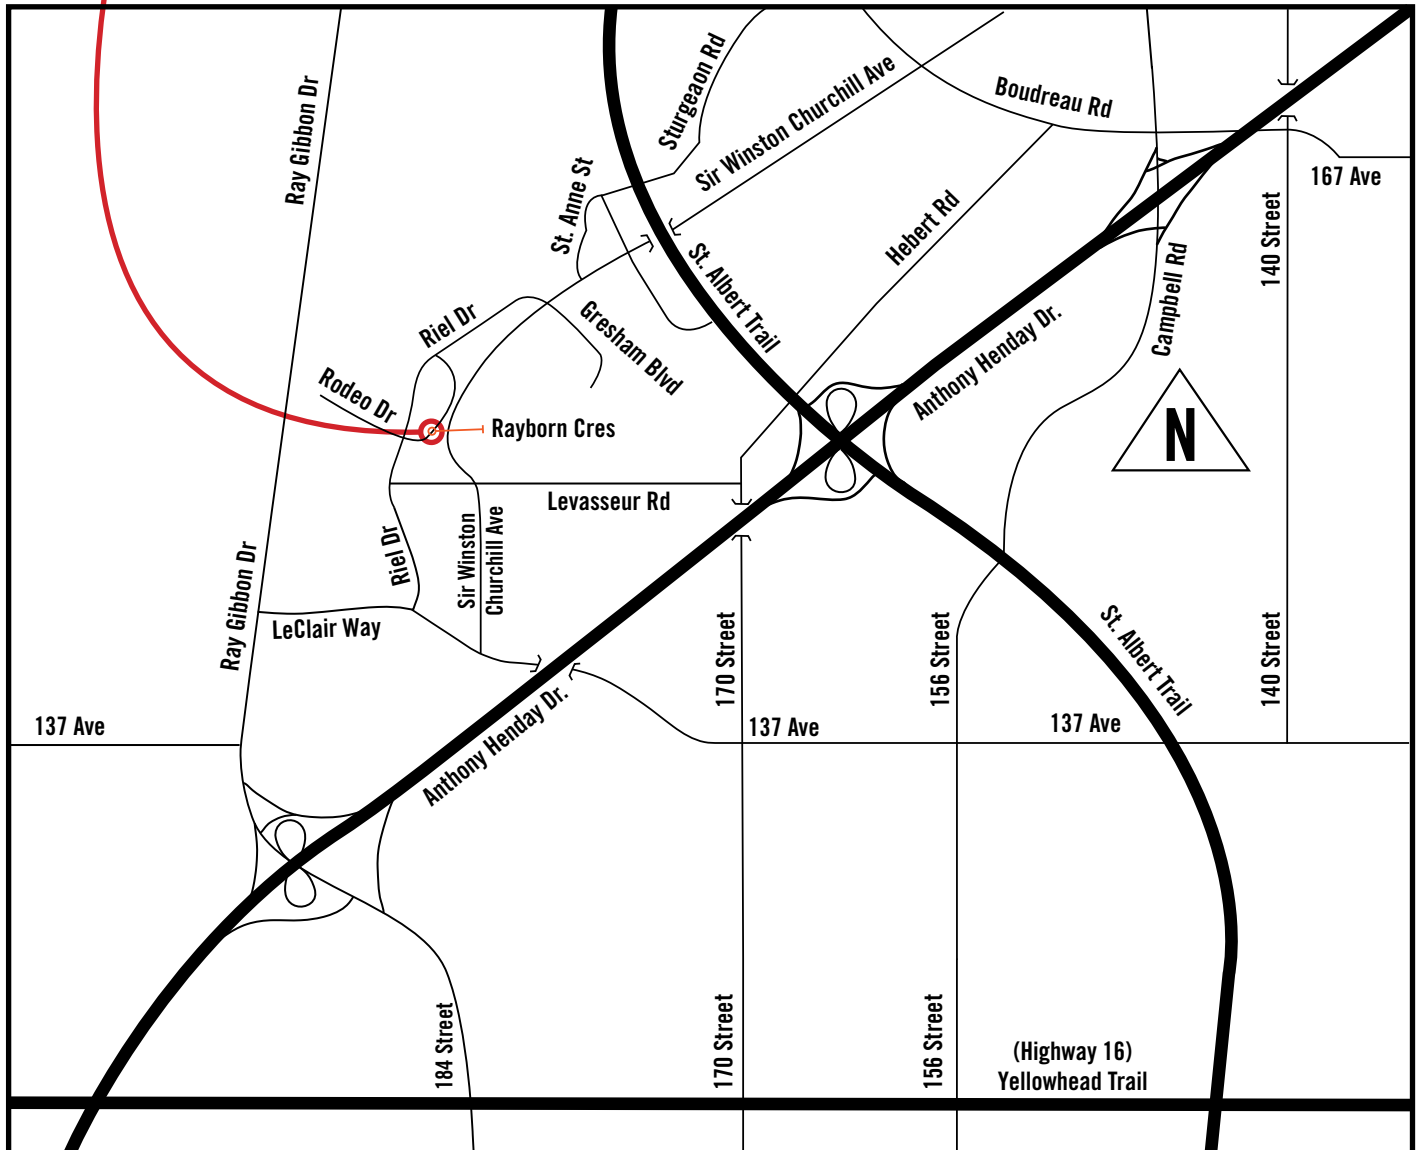

The Best Way to Get Here!

From West Edmonton:

- Follow South Edmonton directions or take 170 Street North and turn left on 137 Avenue
- Take 137 Avenue to Riel Drive
- Turn North (right) on Riel Drive
- Follow Riel Drive and turn right on Rayborn Crescent

From North/East Edmonton:

- Take 137 Avenue to Riel Drive
- Turn right on Riel Drive
- Follow Riel Drive and turn right on Rayborn Crescent

From South Edmonton:

- Take Anthony Henday Drive West/North to Ray Gibbon Drive
- Take Ray Gibbon Drive North to St. Albert
- Turn right on LeClair Way (off Ray Gibbon Drive)
- Follow LeClair Way to Riel Drive
- Turn left on Riel Drive
- Follow Riel Drive
- Turn right on Rayborn Crescent

From North/East Edmonton Via The Henday:

- Take Anthony Henday Drive South to Ray Gibbon Drive
- Take Ray Gibbon North to St. Albert
- Turn right on LeClair Way (off Ray Gibbon Drive)
- Turn left on Riel Drive
- Turn right on Rayborn Crescent